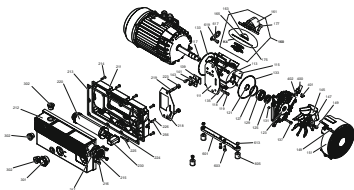

BECKER ORIGINAL PARTS

SET OF SEALS NO. 54900064500

MAKE IT BECKER

MORE DETAILS ⇨ SEE ALSO SPARE PARTS LIST

- U 5.40 / U 5.40 XL / U 5.40 XL K

Pos.	Description	Dimensions	Quantity
001	SHAFT SEALING RING	19x35x6 mm	1
002	O-RING	41x2.5 mm	1
003	THREADED PIN	M6x6 mm	2
004	O-RING	98x2 mm	2
005	O-RING	5x2 mm	2
006	GASKET	-	1
007	GASKET	-	1
008	O-RING	50x2 mm	1
009	GASKET	-	1
010	GASKET	-	1
011	SCREW PLUG	G 1/8	1
012	FLAT SEALING RING	10x13.5x1.5 mm	2
013	GASKET	-	1
014	SEALING RING	12X18X1,5 MM	8