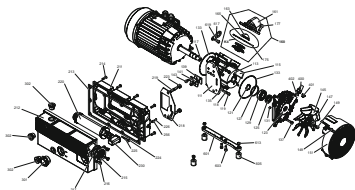

BECKER ORIGINAL PARTS

SIEVE KIT NO. 55530064500

MAKE IT BECKER

MORE DETAILS ⇨ SEE ALSO SPARE PARTS LIST

- U 5.40 / U 5.40 XL / U 5.40 XL K

Pos.	Description	Dimensions	Quantity
001	SIEVE	-	1
002	SEGER CIRCLIP	37x1,5 mm	1
003	GASKET	-	1