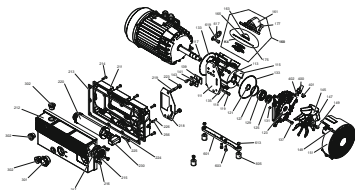

BECKER ORIGINAL PARTS

# SCREW KIT NO. 96690064500

MAKE IT BECKER

MORE DETAILS ⇨ SEE ALSO SPARE PARTS LIST

- U 5.40 / U 5.40 XL / U 5.40 XL K

Pos.	Description	Dimensions	Quantity
001	KEY	A6X6X32 mm	1
002	WASHER	6.4 mm	3
003	SOCKET HEAD SCREW	M6x35 mm	5
004	SEEGER CIRCLIP	20x1,2 mm	1
005	SOCKET HEAD SCREW	M6x25 mm	2
006	SOCKET HEAD SCREW	M6x10 mm	4
007	WASHER	A6	1
008	HEXHEAD SCREW	-	4
009	SOCKET HEAD SCREW	M8x20 mm	4
010	SOCKET HEAD SCREW	M6x20 mm	19
011	HEXHEAD SCREW	M6X12 mm	4
012	STUD	M8X20 mm	2
013	HEX-NUT	M8	2
014	SOCKET HEAD SCREW	M6x20 mm	2
015	HEX-NUT	M6	5
016	HEXHEAD SCREW	M6x16 mm	1